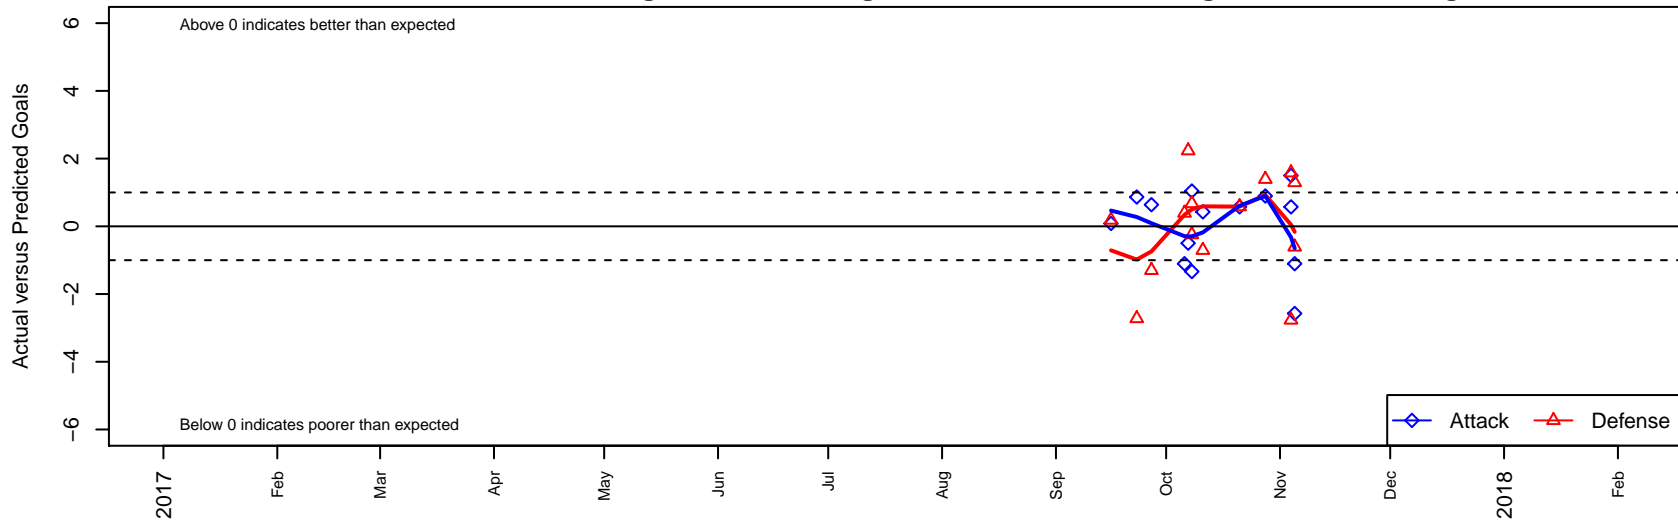

Canyon Optimist Inferno G05

, ID
G05 total strength=1171
attack=5.01 defense=2.6
fall league = Idaho D3 Div 2 U13

alt names used:
INFERNO
INFERNO (ID)
INFERNO 05 GIRLS

Venues played:
2017 Idaho D3 Division 2 U13
2017 GEM State Challenge U13G East U13
2017 FC Nova Fall Showcase U13

Canyon Optimist Inferno G05
Dots are actual minus expected GF (blue circles) and GA (red triangles).
Blue line is smoothed change in attack strength. Red is smoothed change in defense strength.

**attack and defense variance (black dot)
relative to other teams
and top 10 in region**