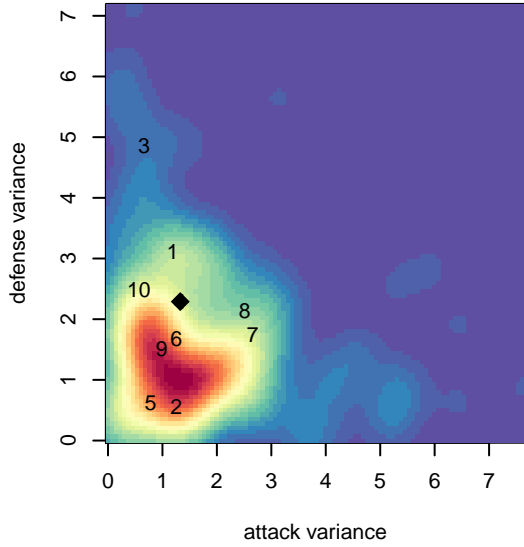

Canyon Optimist Inferno G05

, ID
G05 total strength=1171
attack=5.01 defense=2.6
fall league = Idaho D3 Div 2 U13

alt names used:
INFERNO
INFERNO (ID)
INFERNO 05 GIRLS

Venues played:
2017 Idaho D3 Division 2 U13
2017 GEM State Challenge U13G East U13
2017 FC Nova Fall Showcase U13

Canyon Optimist Inferno G05
Dots are actual minus expected GF (blue circles) and GA (red triangles).
Blue line is smoothed change in attack strength. Red is smoothed change in defense strength.

**attack and defense variance (black dot)
relative to other teams
and top 10 in region**