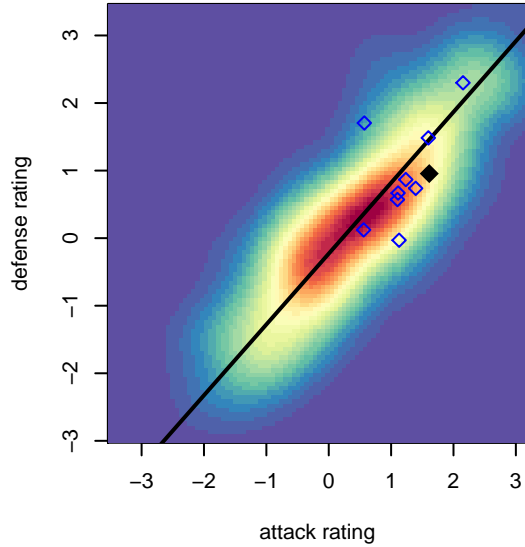

**attack and defense rating
relative to others at age
and all opponents in last 13 months**